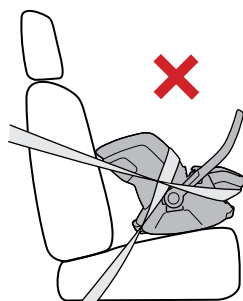

i

A

B

C

D

Thule back seat protector

14000013

40-60 cm