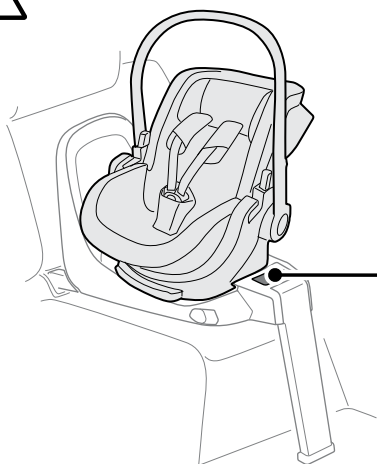

i

A

B

C

D

Thule back seat protector

14000013

40-60 cm