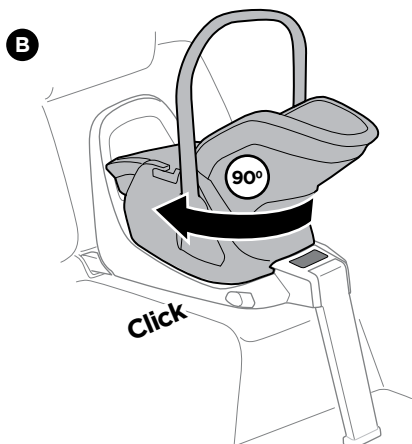

i

A

B

C

D

Thule back seat protector

14000013

40-60 cm