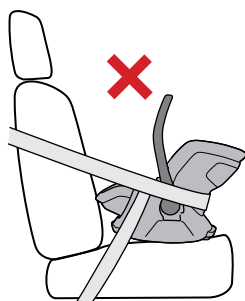

i

A

B

C

D

Thule back seat protector

14000013

40-60 cm