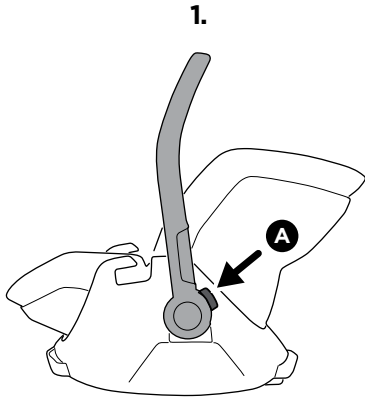

i

A

B

C

D

Thule back seat protector

14000013

40-60 cm