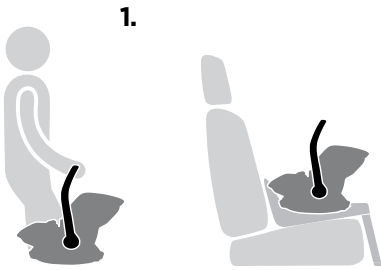

i

A

B

C

D

Thule back seat protector

14000013

40-60 cm