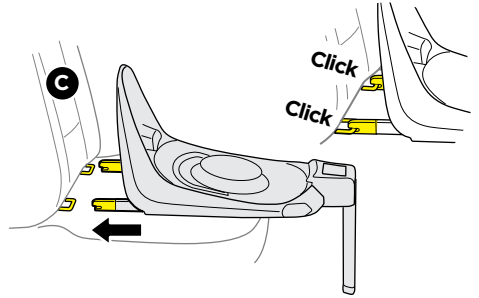

i

A

B

C

D

Thule back seat protector

14000013

40-60 cm