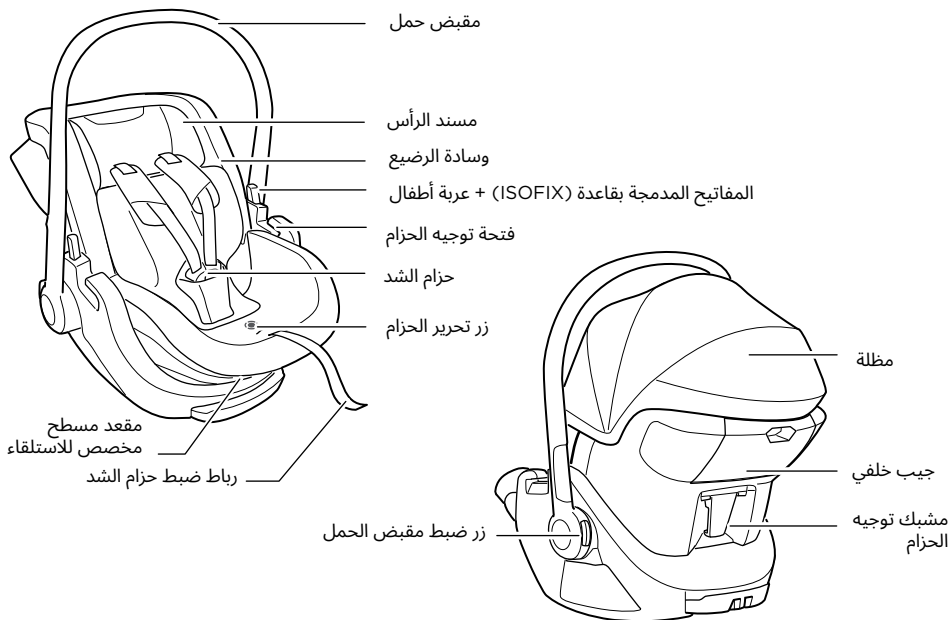

تهانينا

وشكرا لاختيارك Thule Maple! يمكنك أن تطمئن إلى أننا وضعنا كل جهودنا ومعرفتنا وشغفنا في تصميم مقعد السيارة الأكثر أمانا وموثوقية وسهولة في الاستخدام ، الذي يمكن أن تفكر فيه.

اللغة المرئية

الفحص البصري - جيد

تحذير يشير إلى موقف خطير قد يؤدي، عند عدم تجنبه، إلى الموت أو حدوث إصابة خطيرة.

الفحص البصري - خاطئ

ملاحظة تشير إلى معلومات إضافية مفيدة من أجل استخدام مثالي للمنتج خالٍ من المشاكل.

نقرة مسموعة

Click

انقر فوق هذا الزر للانتقال إلى القائمة الرئيسية