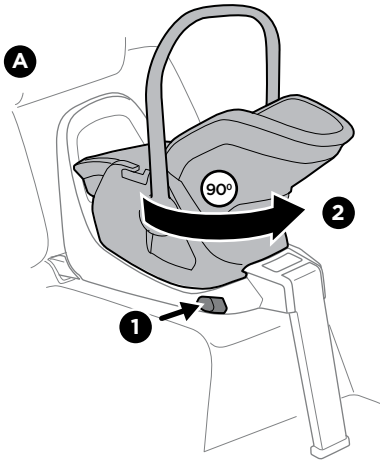

i

A

B

C

D

Thule back seat protector

14000013

40-60 cm