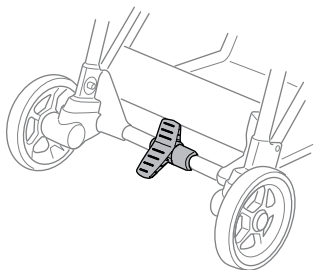

B

C

A

B

Thule Seat Belt shortener
14000023

A

B

Scan to watch
instructional video