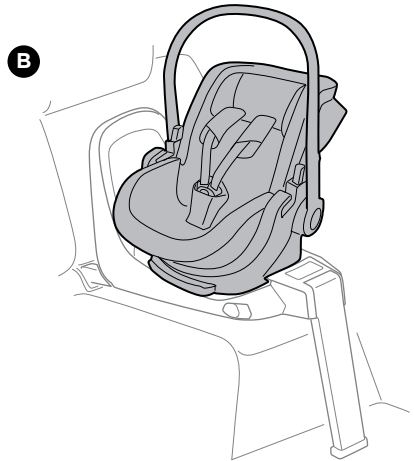

i

A

B

C

D

Thule back seat protector

14000013

40-60 cm