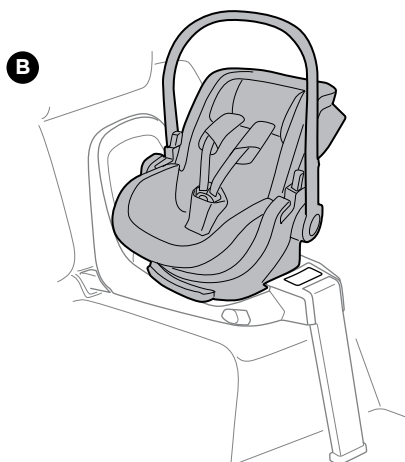

i

A

B

C

D

Thule back seat protector

14000013

40-60 cm