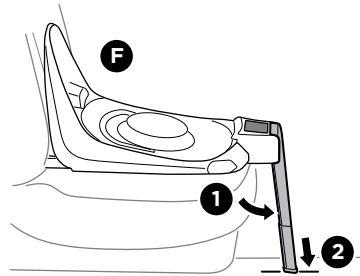

i

A

B

C

D

Thule back seat protector

14000013

40-60 cm