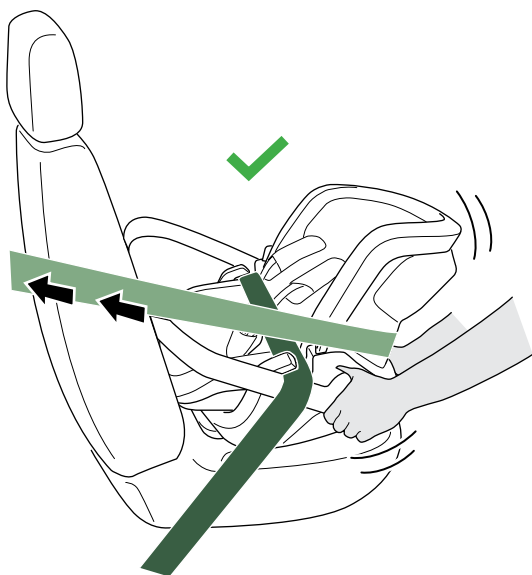

i

A

B

C

D

Thule back seat protector

14000013

40-60 cm