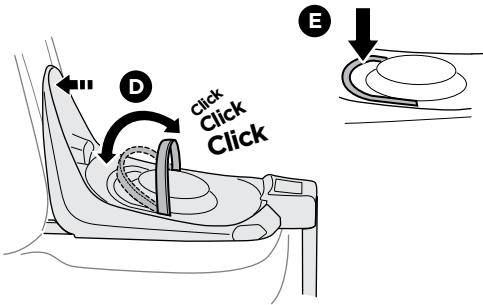

i

A

B

C

D

Thule back seat protector

14000013

40-60 cm