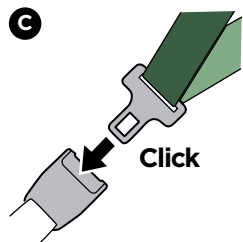

i

A

B

C

D

Thule back seat protector

14000013

40-60 cm