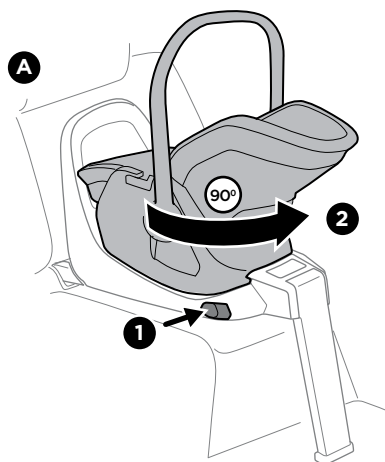

i

A

B

C

D

Thule back seat protector

14000013

40-60 cm