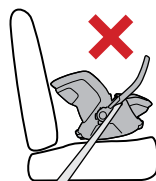

B

C

A

B

Thule Seat Belt shortener
14000023

A

B

Scan to watch
instructional video