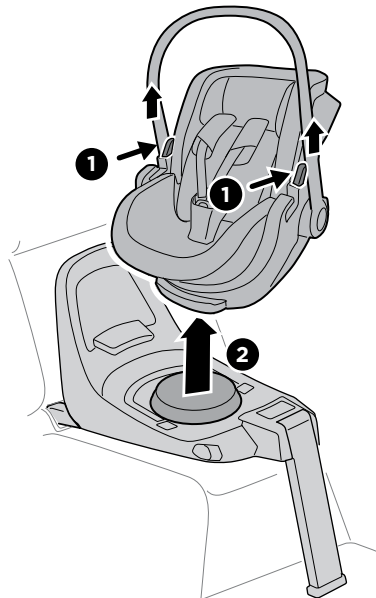

i

A

B

C

D

Thule back seat protector

14000013

40-60 cm