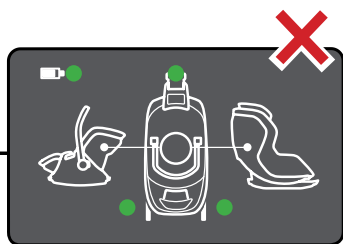

i

A

B

C

D

Thule back seat protector

14000013

40-60 cm