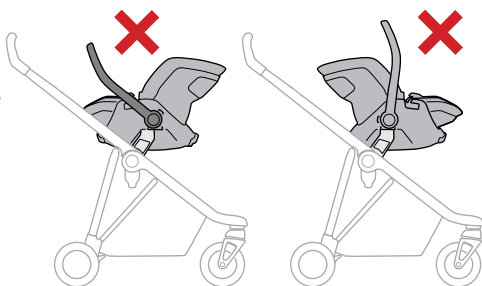

B

C

A

B

Thule Seat Belt shortener
14000023

A

B

Scan to watch
instructional video