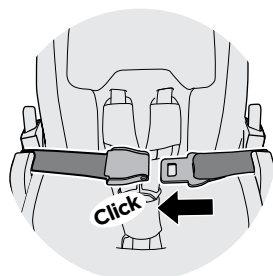

B

C

A

B

Thule Seat Belt shortener
14000023

A

B

Scan to watch
instructional video