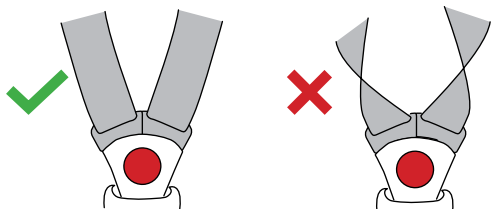

Thule infant
car seat inlay

61-75 cm

Thule infant
car seat inlay

A

B

A

B

A