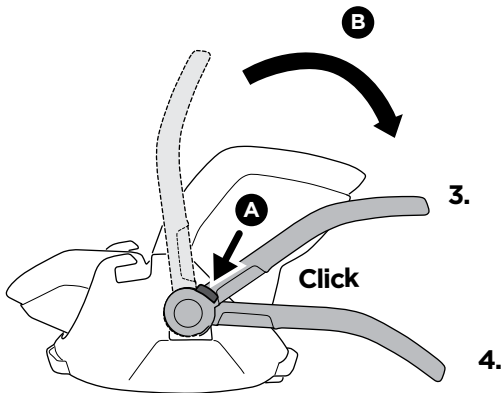

i

A

B

C

D

Thule back seat protector

14000013

40-60 cm