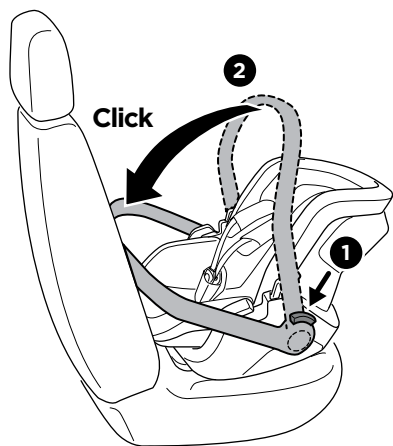

i

A

B

C

D

Thule back seat protector

14000013

40-60 cm