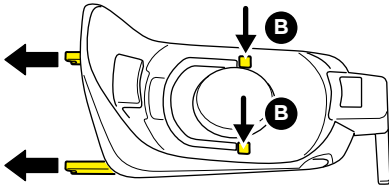

i

A

B

C

D

Thule back seat protector

14000013

40-60 cm