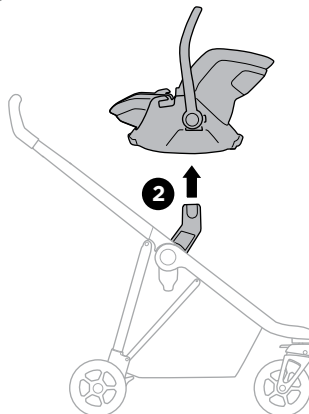

B

C

A

B

Thule Seat Belt shortener
14000023

A

B

Scan to watch
instructional video