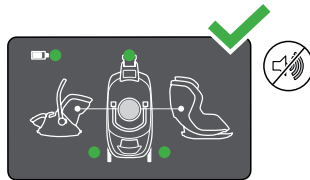

i

A

B

C

D

Thule back seat protector

14000013

40-60 cm