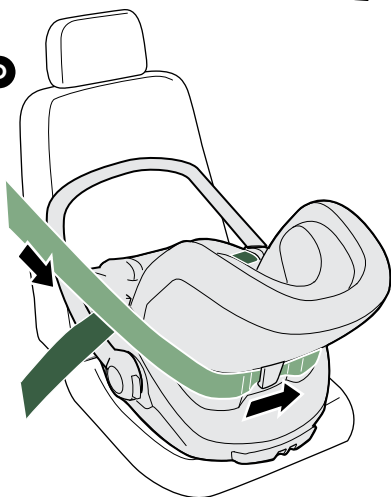

i

A

B

C

D

Thule back seat protector

14000013

40-60 cm