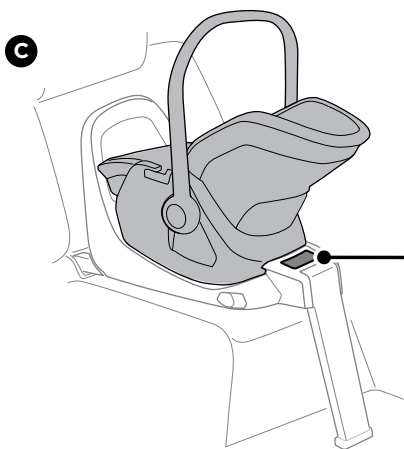

i

A

B

C

D

Thule back seat protector

14000013

40-60 cm