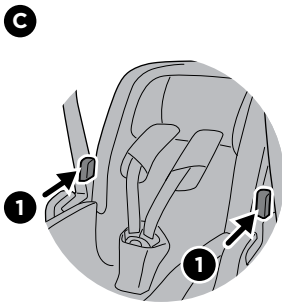

i

A

B

C

D

Thule back seat protector

14000013

40-60 cm