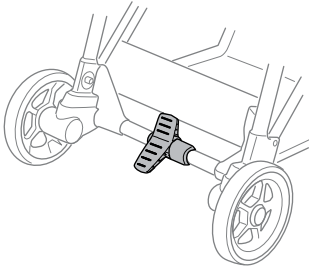

B

C

A

B

Thule Seat Belt shortener
14000023

A

B

Scan to watch
instructional video