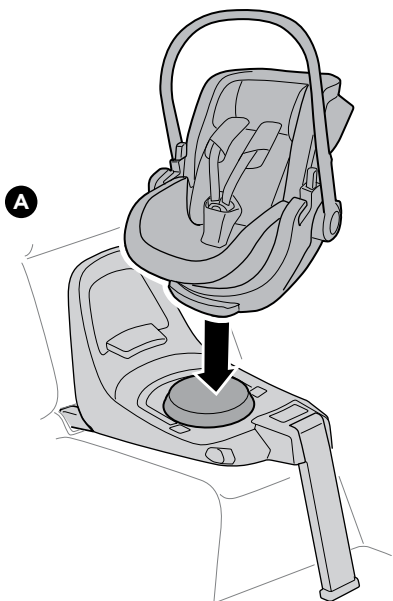

i

A

B

C

D

Thule back seat protector

14000013

40-60 cm