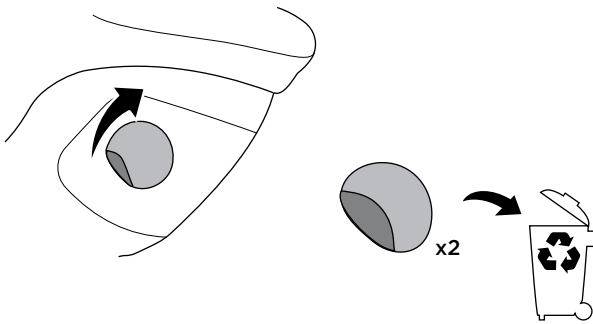

i

A

B

C

D

Thule back seat protector

14000013

40-60 cm