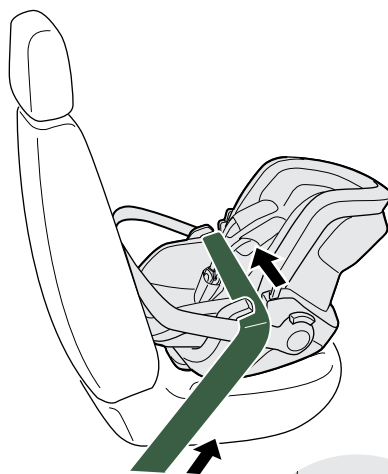

i

A

B

C

D

Thule back seat protector

14000013

40-60 cm